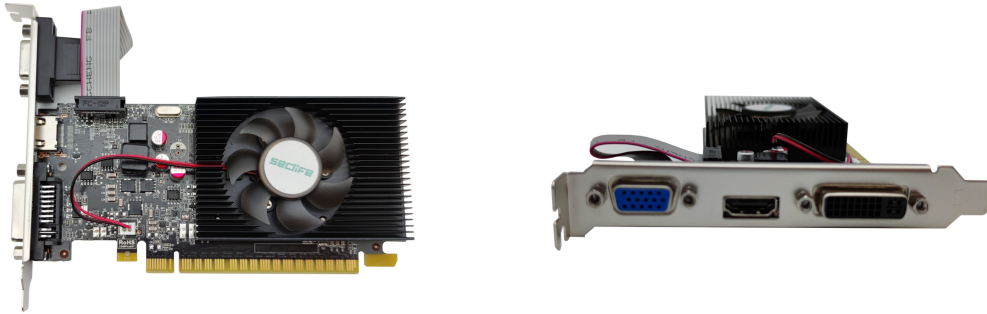

## GeForce GT610 2048MB 64bit DDR3 LP

**SEC-2048GT610, Chipset: GT610, Core: 810MHz**

**Memory: DDR3 2048MB, MCLK: 1333MHz, Memory bus: 64-bit, Output: DVI, VGA, HDMI**

Depends on the production planning status, the exact product specifications for shipment will be subject to final confirmation from sales representative